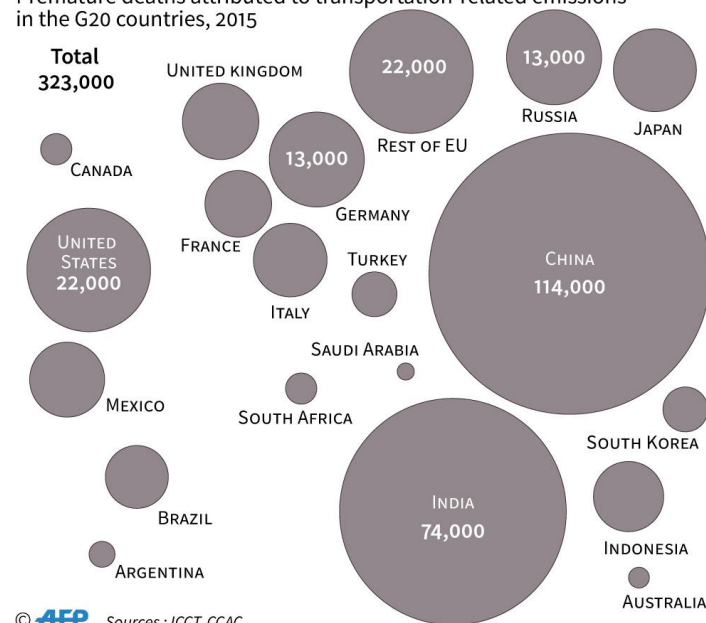

As a consequence of global lockdown measures due to the Covid-19 crisis, road transport in regions with lockdowns in place dropped between 50% and 75%.

In fact, the global COVID-19 lockdowns caused fossil CO2 emissions to decline by an estimated 2.4 billion tonnes in 2020.

Consequences of air pollution

Transport is responsible for air pollution (more in cities), that **ruin human health and environment**. It has also a serious impact on the **landscape** with serious consequences for animals and plants.

Deaths linked to transport pollution

Premature deaths attributed to transportation-related emissions in the G20 countries, 2015

Carbon pollution in Italy

The transport sector in Italy is in line with the EU average: