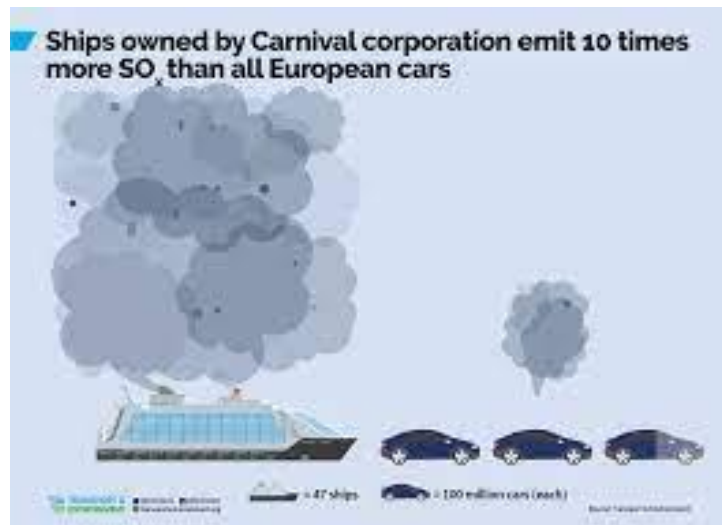

TRANSPORT POLLUTION

Germany, May 2022

A dark blue diagonal graphic that starts from the bottom left corner and extends towards the top right corner, covering the lower half of the slide.

Carbon pollution from transports

Burning fossil fuels like gasoline and diesel releases carbon dioxide, into the atmosphere.

The buildup of greenhouse gases is causing the Earth's atmosphere to warm, resulting in changes to the climate we are already starting to see today.

Global emission

Transportation is still responsible for 24% of direct CO2 emissions from fuel combustion.

Three quarter of it is caused by road vehicles. Aviation is responsible for 12% of CO2 emissions from all transports sources and together with shipping continue to rise too.

As a consequence of global lockdown measures due to the Covid-19 crisis, road transport in regions with lockdowns in place dropped between 50% and 75%.

In fact, the global COVID-19 lockdowns caused fossil CO2 emissions to decline by an estimated 2.4 billion tonnes in 2020.